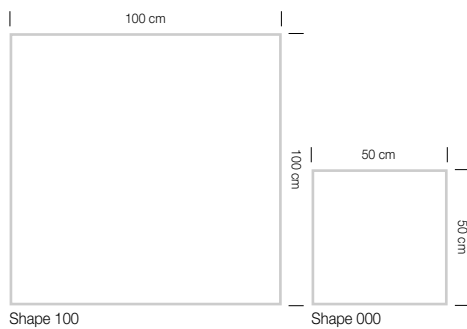

Shape 906

Article: T800 009 - Broad Lines

Colour: 450

Shape: 906 (25 x 100 cm)

Also available in these shapes:

Shape 100

Shape 907

Shape 000

Design: Fietco Design Studio

Micro

Used shape:

Shape 907

Article: T800 006 - Micro
Colour: 200
Shape: 907 (50 x 100 cm)

Also available in these shapes:

Shape 100

Shape 906

Shape 000

Design: Fletco Design Studio

Micro

Used shapes:

Shape 906 Shape 907

Article: T800 006 - Micro
Colour: 300
Shape: 906 (25 x 100 cm)

Article: T800 006 - Micro
Colour: 300
Shape: 907 (50 x 100 cm)

Also available in these shapes:

Broad Lines

Mix of 2 colours and 2 shapes

Used shapes:

Shape 906 Shape 907

Article: T800 009 - Broad Lines
Colour: 300
Shape: 906 (25 x 100 cm)
907 (50 x 100 cm)

Article: T800 009 - Broad Lines
Colour: 350
Shape: 906 (25 x 100 cm)
907 (50 x 100 cm)