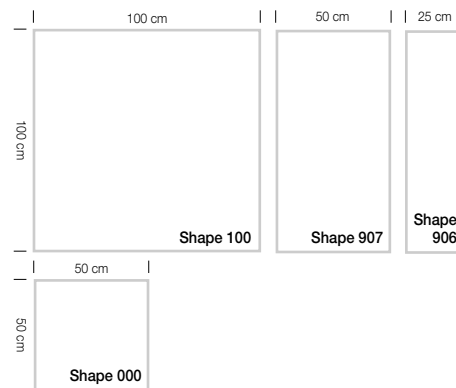

Select master tile

The artistic expression comes automatically when selecting Art Weave tiles. Select 1 of the 4 master tiles. Select the design which fits to your project.

Select colour

Whether you stick to one colour or play with different colours, you can create unique flooring solutions in all environments.

Select shape

Art Weave is made in 4 different shapes, which are laser cut out of a large master tile. Select shape(s).

Place randomly

To ensure a living, graphical and almost collage-like effect the pieces are not numbered. It is part of the design that the tiles are laid randomly.