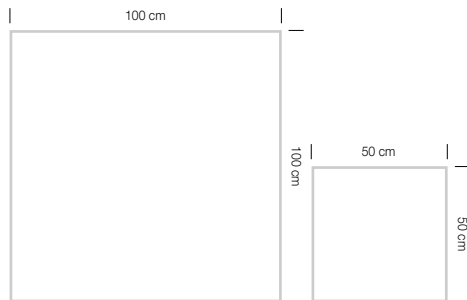

Article: T800 009 - Broad Lines
Colour: 300
Shape: 906 (25 x 100 cm)
907 (50 x 100 cm)

Article: T800 009 - Broad Lines
Colour: 350
Shape: 906 (25 x 100 cm)
907 (50 x 100 cm)

Also available in these shapes:

Shape 100

Shape 000

Design: Fietco Design Studio