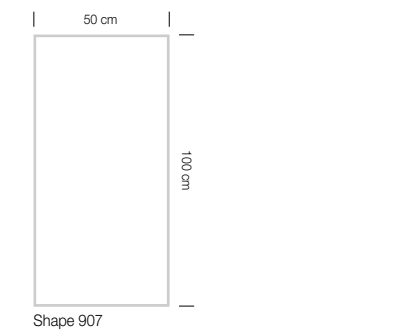

Shape 000

Shape 907

Article: T800 002 - Stone
Colour: 150
Shape: 907 (50 x 100 cm)

Article: T800 002 - Stone
Colour: 150
Shape: 000 (50 x 50 cm)

Also available in these shapes:

Shape 100

Shape 906

Design: Fietco Design Studio

Stone

Used shape:

Shape 000

Article: T800 002 - Stone
Colour: 320
Shape: 000 (50 x 50 cm)

Also available in these shapes:

Design: Fletco Design Studio

Stone

Used shape:

Shape 000

Article: T800 002 - Stone
Colour: 300
Shape: 000 (50 x 50 cm)

Also available in these shapes:

Shape 100

Shape 906

Shape 907

Design: Fietco Design Studio

Stone

Broad Lines

Mix of 2 colours and 2 shapes

Used shapes:

Shape 906 Shape 907

Article: T800 009 - Broad Lines
Colour: 300
Shape: 906 (25 x 100 cm)
907 (50 x 100 cm)

Article: T800 009 - Broad Lines
Colour: 350
Shape: 906 (25 x 100 cm)
907 (50 x 100 cm)