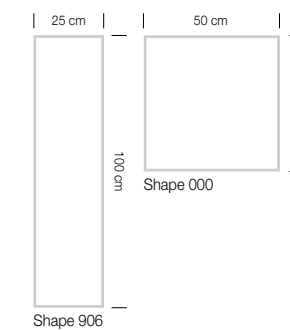

Shape: 907 (50 x 100 cm)

Also available in these shapes:

Shape 100

Shape 906

Shape 000

Design: Fietco Design Studio

Erosion

Used shapes:

Shape 100

Shape 907

Article: T800 001 - Erosion
Colour: 320
Shape: 100 (100 x 100 cm)

Article: T800 001 - Erosion
Colour: 320
Shape: 907 (50 x 100 cm)

Also available in these shapes:

Design: Fletco Design Studio

Broad Lines

Used shape:

Shape 907

Article: T800 009 - Broad Lines

Colour: 150

Shape: 907 (50 x 100 cm)

Also available in these shapes:

Shape 100