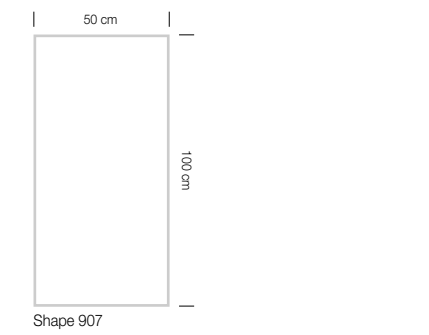

Shape: 000 (50 x 50 cm)

Also available in these shapes:

Design: Fletco Design Studio

Broad Lines

Used shape:

Shape 907

Article: T800 009 - Broad Lines

Colour: 300

Shape: 907 (50 x 100 cm)

Also available in these shapes:

Shape 100

Shape 906

Shape 000

Design: Fietco Design Studio

Broad Lines

Used shape:

Shape 000

Article: T800 009 - Broad Lines

Colour: 350

Shape: 000 (50 x 50 cm)

Also available in these shapes:

Design: Fletco Design Studio

Broad Lines

Used shape:

Shape 906

Article: T800 009 - Broad Lines

Colour: 450

Shape: 906 (25 x 100 cm)

Also available in these shapes:

Shape 100

Shape 907

Shape 000