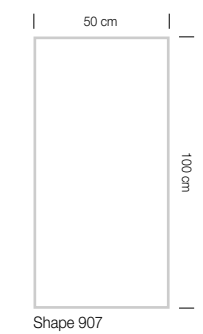

Broad Lines

Used shape:

Shape 907

Article: T800 009 - Broad Lines

Colour: 150

Shape: 907 (50 x 100 cm)

Also available in these shapes:

Shape 100

Shape 906

Shape 000

Design: Fietco Design Studio

Broad Lines

Used shape:

Shape 000

Article: T800 009 - Broad Lines

Colour: 170

Shape: 000 (50 x 50 cm)

Also available in these shapes:

Design: Fletco Design Studio

Broad Lines

Used shape:

Shape 907

Article: T800 009 - Broad Lines

Colour: 300