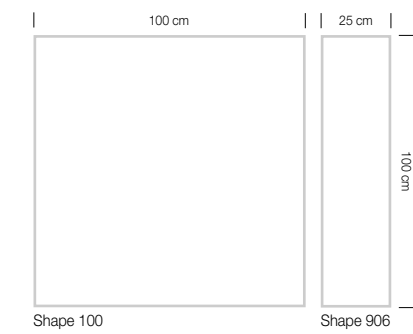

Shape 000

Shape 907

Article: T800 002 - Stone
Colour: 150
Shape: 907 (50 x 100 cm)

Article: T800 002 - Stone
Colour: 150
Shape: 000 (50 x 50 cm)

Also available in these shapes:

Shape 100

Shape 906

Design: Fietco Design Studio

Stone

Used shape:

Shape 000

Article: T800 002 - Stone
Colour: 320
Shape: 000 (50 x 50 cm)

Also available in these shapes:

Design: Fletco Design Studio

Stone

Used shape: