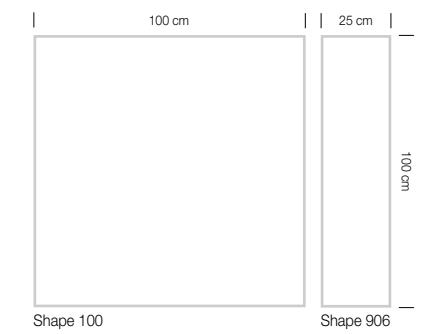

Shape: 000 (50 x 50 cm)

Also available in these shapes:

Design: Fletco Design Studio

Broad Lines

Used shape:

Shape 907

Article: T800 009 - Broad Lines

Colour: 300

Shape: 907 (50 x 100 cm)

Also available in these shapes:

Shape 100

Shape 906

Shape 000

Design: Fietco Design Studio

Broad Lines

Used shape:

Shape 000

Article: T800 009 - Broad Lines

Colour: 350

Shape: 000 (50 x 50 cm)

Also available in these shapes:

Design: Fletco Design Studio

Broad Lines

Used shape: