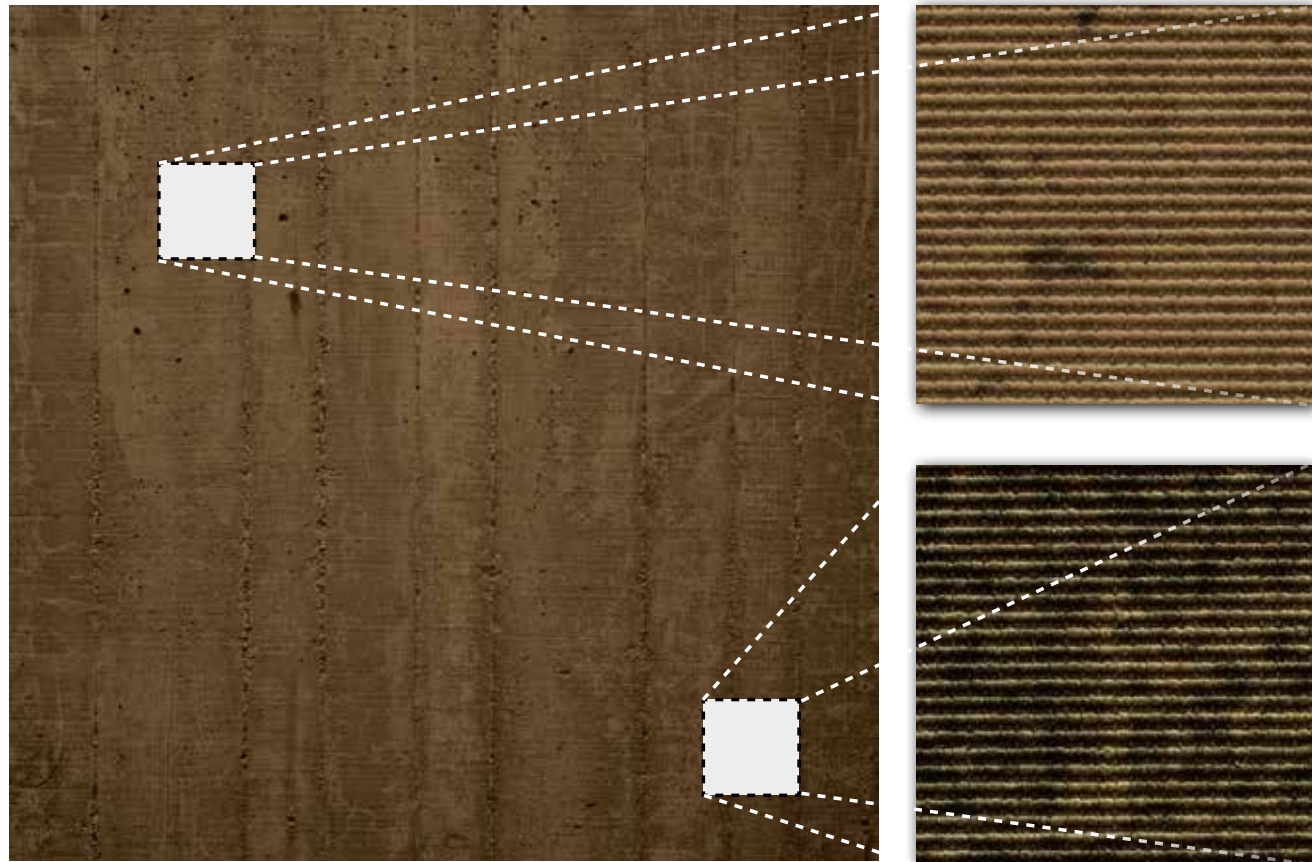

ART WEAVE

- from master tile to tile

Depending on the selected designs the master tile has areas that are darker and lighter than other areas and the pattern is more distinct in one area than another. When the tiles are laser cut out of the master tile, some tiles will therefore be darker, some lighter and some with more pattern than others. This means that each tile is unique and since the tiles are not numbered and should be laid randomly, you will always get an artistic and unique expression with Art Weave tiles.

See the figure below.

ART WEAVE

- colours and designs

Erosion

Broad Lines

Micro

Stone

Colours are representative and may vary from the actual product. Please note that the above shown designs are random sections, which have been laser cut from a master tile.