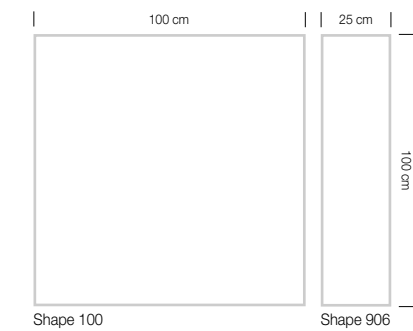

Broad Lines

Used shape:

Shape 907

Article: T800 009 - Broad Lines

Colour: 150

Shape: 907 (50 x 100 cm)

Also available in these shapes:

Shape 100

Shape 906

Shape 000

Design: Fietco Design Studio

Broad Lines

Used shape:

Shape 000

Article: T800 009 - Broad Lines

Colour: 170

Shape: 000 (50 x 50 cm)

Also available in these shapes:

Design: Fletco Design Studio

Broad Lines

Used shape:

Shape 907

Article: T800 009 - Broad Lines

Colour: 300